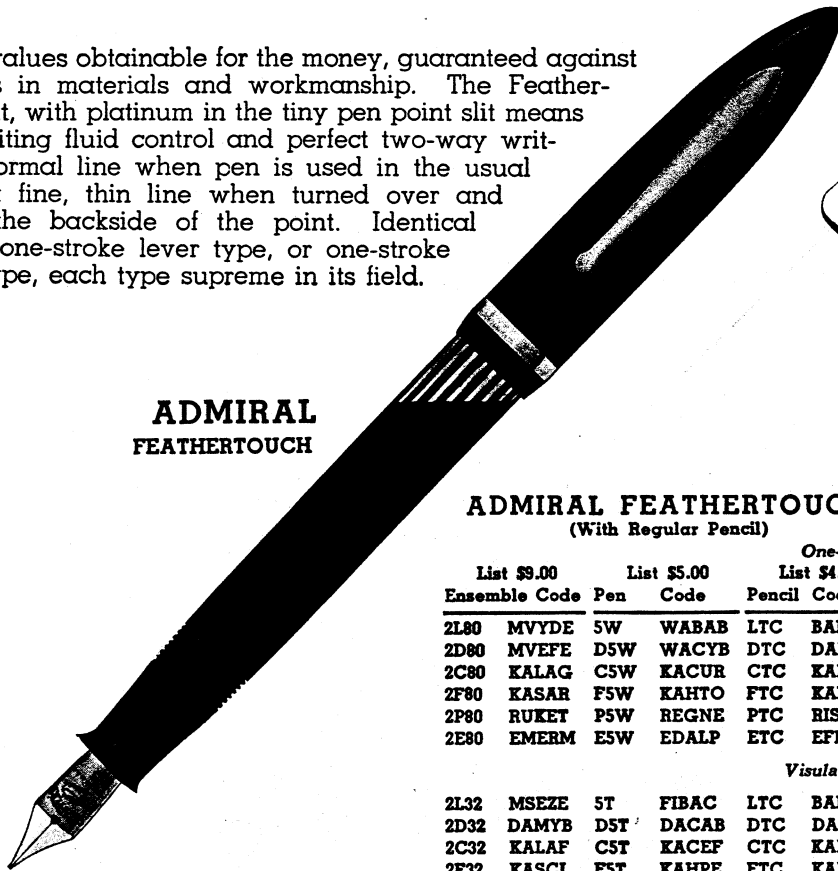

STREAMLINED Feathertouch PENS

PERFECT BALANCE — NO HAND FATIGUE

The finest values obtainable for the money, guaranteed against all defects in materials and workmanship. The Feathertouch point, with platinum in the tiny pen point slit means perfect writing fluid control and perfect two-way writing—a normal line when pen is used in the usual manner, a fine, thin line when turned over and used on the backside of the point. Identical values in one-stroke lever type, or one-stroke vacuum type, each type supreme in its field.

ADMIRAL FEATHERTOUCH

ADMIRAL Feathertouch matched ensemble in deluxe gift case.

ADMIRAL FEATHERTOUCH (With Regular Pencil)

ADMIRAL FEATHERTOUCH (With Shorter Length Pencil)

List $9.00		List $5.00		One-Stroke Vacuum			List $8.50		List $3.50	
Ensemble Code	Pen	Code	Pencil Code	Color		Ensemble Code	Pencil Code			
2L80	MVYDE	SW	WABAB	LTC	BALCO	Black	2L84	WUDEB	LVC	LVECE
2D80	MVEFE	D5W	WACYB	DTC	DADEB	Ebonized Pearl	2D84	WUGOB	DVC	DADIB
2C80	KALAG	C5W	KACUR	CTC	KADUB	Golden Brown	2C84	KALEG	CVC	KADYG
2F80	KASAR	F5W	KAHTO	FTC	KAKOS	Rose Glow	2F84	KASOR	FVC	KAKMU
2P80	RUKET	P5W	REGNE	PTC	RISLA	Gray Pearl	2P84	RULIV	PVC	RIRMY
2E80	EMERM	ESW	EDALP	ETC	EFECE	Marine Green	2E84	EMIMX	EVC	EFIBG

Visulated—(Lever Style)

2L32	MSEZE	5T	FIBAC	LTC	BALCO	Black	2L31	MVIDE	LVC	LVECE
2D32	DAMYB	D5T	DACAB	DTC	DADEB	Ebonized Pearl	2D31	MVIFE	DVC	DADIB
2C32	KALAF	C5T	KACEF	CTC	KADUB	Golden Brown	2C31	KALEF	CVC	KADYG
2F32	KASCI	F5T	KAHPE	FTC	KAKOS	Rose Glow	2F31	KASRI	FVC	KAKMU
2P32	RUFYR	P5T	REKMI	PTC	RISLA	Gray Pearl	2P31	RUGAS	PVC	RIRMY
2E32	EMASV	EST	ECUMS	ETC	EFECE	Marine Green	2E31	ELUTR	EVC	EFIBG

NOTE: For Pen Code see table at left.